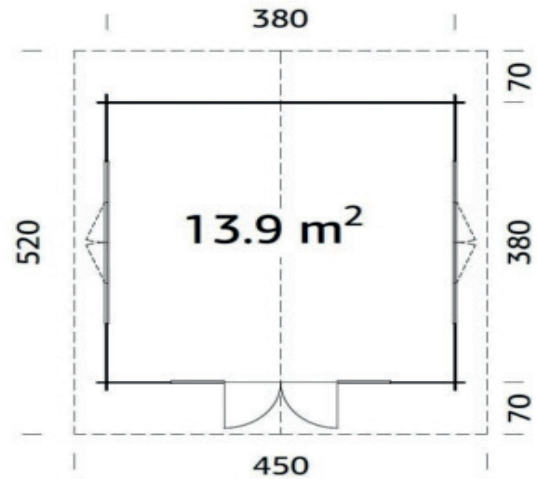

400 x 400cm

34mm

32.9m<sup>3</sup>

13.9m<sup>2</sup>

114 x 186cm

90 x 134cm (2)

19mm

16mm\*

70cm

**FULL SPECIFICATION**

<b>CABIN SIZE:</b>	400 x 400cm x 268cm	Wood Type:	Nordic Spruce
<b>WALL THICKNESS:</b>	34mm	Chalet Cut:	Logs (Wind & Rain Protection)
<b>VOLUME:</b>	32.9m <sup>3</sup>	Window Type:	4mm
<b>AREA:</b>	13.9m <sup>2</sup>	Window / Door Feature:	N/A
<b>DOOR OPENING:</b>	114 x 186cm	Braces:	Wind Braces
<b>WINDOW OPENING:</b>	90 x 134cm (2)	Roof Boards With:	Boards With Tongue & Groove
<b>FLOORS BOARDS:</b>	19mm	Guarantee:	5 Years
<b>ROOF BOARDS:</b>	16mm + Polycarbonate Sheets	Treated Foundation Joists:	Yes
<b>ROOF OVERHANG:</b>	70cm	<b>IDEAL FOR:</b>	Hot Tub Retreat   Log Cabin   Log Cottages   Games Room   Office   Study   Summer House
<b>UNDER PLANNING:</b>	No		